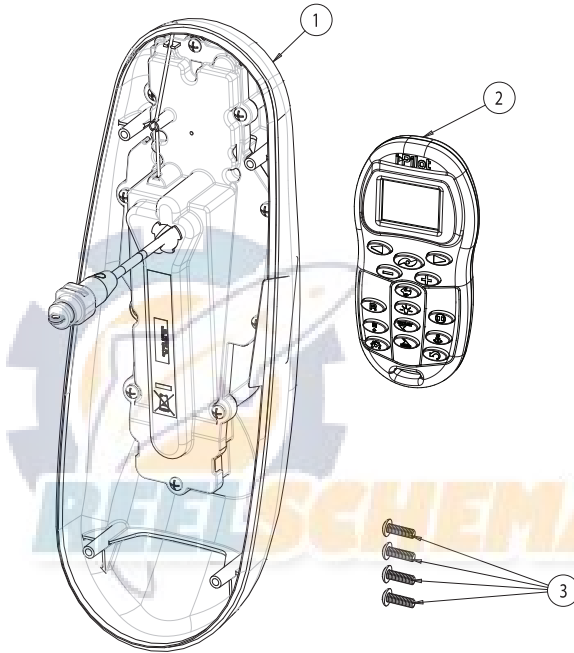

PARTS LIST VIEW TERROVA

ITEM #	PART NUMBER	DESCRIPTION	QTY
1	2990270	I-PILOT CONTROLLER, TERROVA	1
2	2994170	REMOTE, ASSEMBLY I-PILOT	1
3	2372100	SCREW, #8-18 X 5/8" SS	4
4*	2377152	MANUAL, I-PILOT	1
5*	2377153	MANUAL, I-PILOT QUICK REFERENCE GUIDE	1
6*	2370817	LANYARD, REMOTE WITH CARABINEER	1

* Not Shown In Exploded View

INSTALLATION

PARTS LIST VIEW RIPTIDE ST

ITEM #	PART NUMBER	DESCRIPTION	QTY
1	2990271	I-PILOT CONTROLLER, RIPTIDE ST	1
2	2994170	REMOTE, ASSEMBLY I-PILOT	1
3	2372100	SCREW, #8-18 X 5/8" SS	4
4*	2377152	MANUAL, I-PILOT	1
5*	2377153	MANUAL, I-PILOT QUICK REFERENCE GUIDE	1
6*	2370817	LANYARD, REMOTE WITH CARABINEER	1

* Not Shown In Exploded View

PARTS LIST VIEW POWERDRIVE V2

ITEM #	PART NUMBER	DESCRIPTION	QTY
1	2990272	I-PILOT CONTROLLER, POWERDRIVE V2	1
2	2994170	REMOTE, ASSEMBLY I-PILOT	1
3	2372100	SCREW, #8-18 X 5/8" SS	4
4	2224704	INSERT PLUG, BLACK SLOTTED	1
5	2376312	TIE, NYLON	5
6	2375403	HEAT SHRINK, .375 X 2 ADHESIVE LINED 3:1	4
7	2303430	SCREW - 1/4 - 20 X 5/8 - SELFTAP ZP	2
8*	2377152	MANUAL, I-PILOT	1
9*	2377153	MANUAL, I-PILOT QUICK REFERENCE GUIDE	1
10*	2370817	LANYARD, REMOTE WITH CARABINEER	1

* Not Shown In Exploded View

INSTALLATION

PARTS LIST VIEW RIPTIDE SP

ITEM #	PART NUMBER	DESCRIPTION	QTY
1	2990273	I-PILOT CONTROLLER, RIPTIDE SP	1
2	2994170	REMOTE, ASSEMBLY I-PILOT	1
3	2372100	SCREW, #8-18 X 5/8" SS	4
4	2224705	INSERT PLUG, WHITE SLOTTED	1
5	2376312	TIE, NYLON	5
6	2375403	HEAT SHRINK, .375 X 2 ADHESIVE LINED 3:1	10
7	2332104	SCREW - 1/4 - 20 X 5/8 SS	2
8*	2377152	MANUAL, I-PILOT	1
9*	2377153	MANUAL, I-PILOT QUICK REFERENCE GUIDE	1
10*	2370817	LANYARD, REMOTE WITH CARABINEER	1