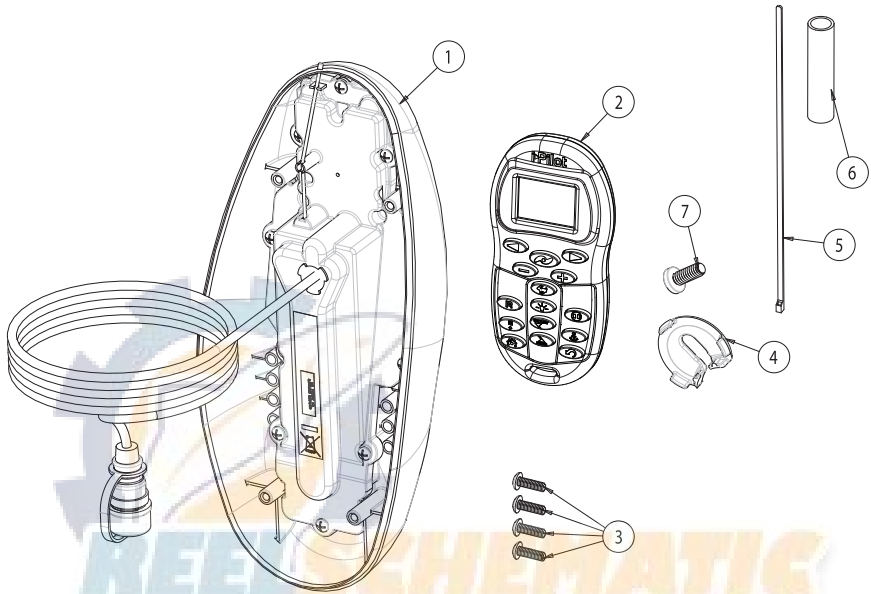

PARTS LIST VIEW TERROVA

ITEM #	PART NUMBER	DESCRIPTION	QTY
1	2990270	I-PILOT CONTROLLER, TERROVA	1
2	2994170	REMOTE, ASSEMBLY I-PILOT	1
3	2372100	SCREW, #8-18 X 5/8" SS	4
4*	2377152	MANUAL, I-PILOT	1
5*	2377153	MANUAL, I-PILOT QUICK REFERENCE GUIDE	1
6*	2370817	LANYARD, REMOTE WITH CARABINEER	1

* Not Shown In Exploded View

INSTALLATION

PARTS LIST VIEW RIPTIDE ST

ITEM #	PART NUMBER	DESCRIPTION	QTY
1	2990271	I-PILOT CONTROLLER, RIPTIDE ST	1
2	2994170	REMOTE, ASSEMBLY I-PILOT	1
3	2372100	SCREW, #8-18 X 5/8" SS	4
4*	2377152	MANUAL, I-PILOT	1
5*	2377153	MANUAL, I-PILOT QUICK REFERENCE GUIDE	1
6*	2370817	LANYARD, REMOTE WITH CARABINEER	1

* Not Shown In Exploded View

PARTS LIST VIEW POWERDRIVE V2

ITEM #	PART NUMBER	DESCRIPTION	QTY
1	2990272	I-PILOT CONTROLLER, POWERDRIVE V2	1
2	2994170	REMOTE, ASSEMBLY I-PILOT	1
3	2372100	SCREW, #8-18 X 5/8" SS	4
4	2224704	INSERT PLUG, BLACK SLOTTED	1
5	2376312	TIE, NYLON	5
6	2375403	HEAT SHRINK, .375 X 2 ADHESIVE LINED 3:1	4
7	2303430	SCREW - 1/4 - 20 X 5/8 - SELFTAP ZP	2
8*	2377152	MANUAL, I-PILOT	1
9*	2377153	MANUAL, I-PILOT QUICK REFERENCE GUIDE	1
10*	2370817	LANYARD, REMOTE WITH CARABINEER	1

* Not Shown In Exploded View

INSTALLATION

PARTS LIST VIEW RIPTIDE SP

ITEM #	PART NUMBER	DESCRIPTION	QTY
1	2990273	I-PILOT CONTROLLER, RIPTIDE SP	1
2	2994170	REMOTE, ASSEMBLY I-PILOT	1
3	2372100	SCREW, #8-18 X 5/8" SS	4
4	2224705	INSERT PLUG, WHITE SLOTTED	1
5	2376312	TIE, NYLON	5
6	2375403	HEAT SHRINK, .375 X 2 ADHESIVE LINED 3:1	10
7	2332104	SCREW - 1/4 - 20 X 5/8 SS	2
8*	2377152	MANUAL, I-PILOT	1
9*	2377153	MANUAL, I-PILOT QUICK REFERENCE GUIDE	1
10*	2370817	LANYARD, REMOTE WITH CARABINEER	1